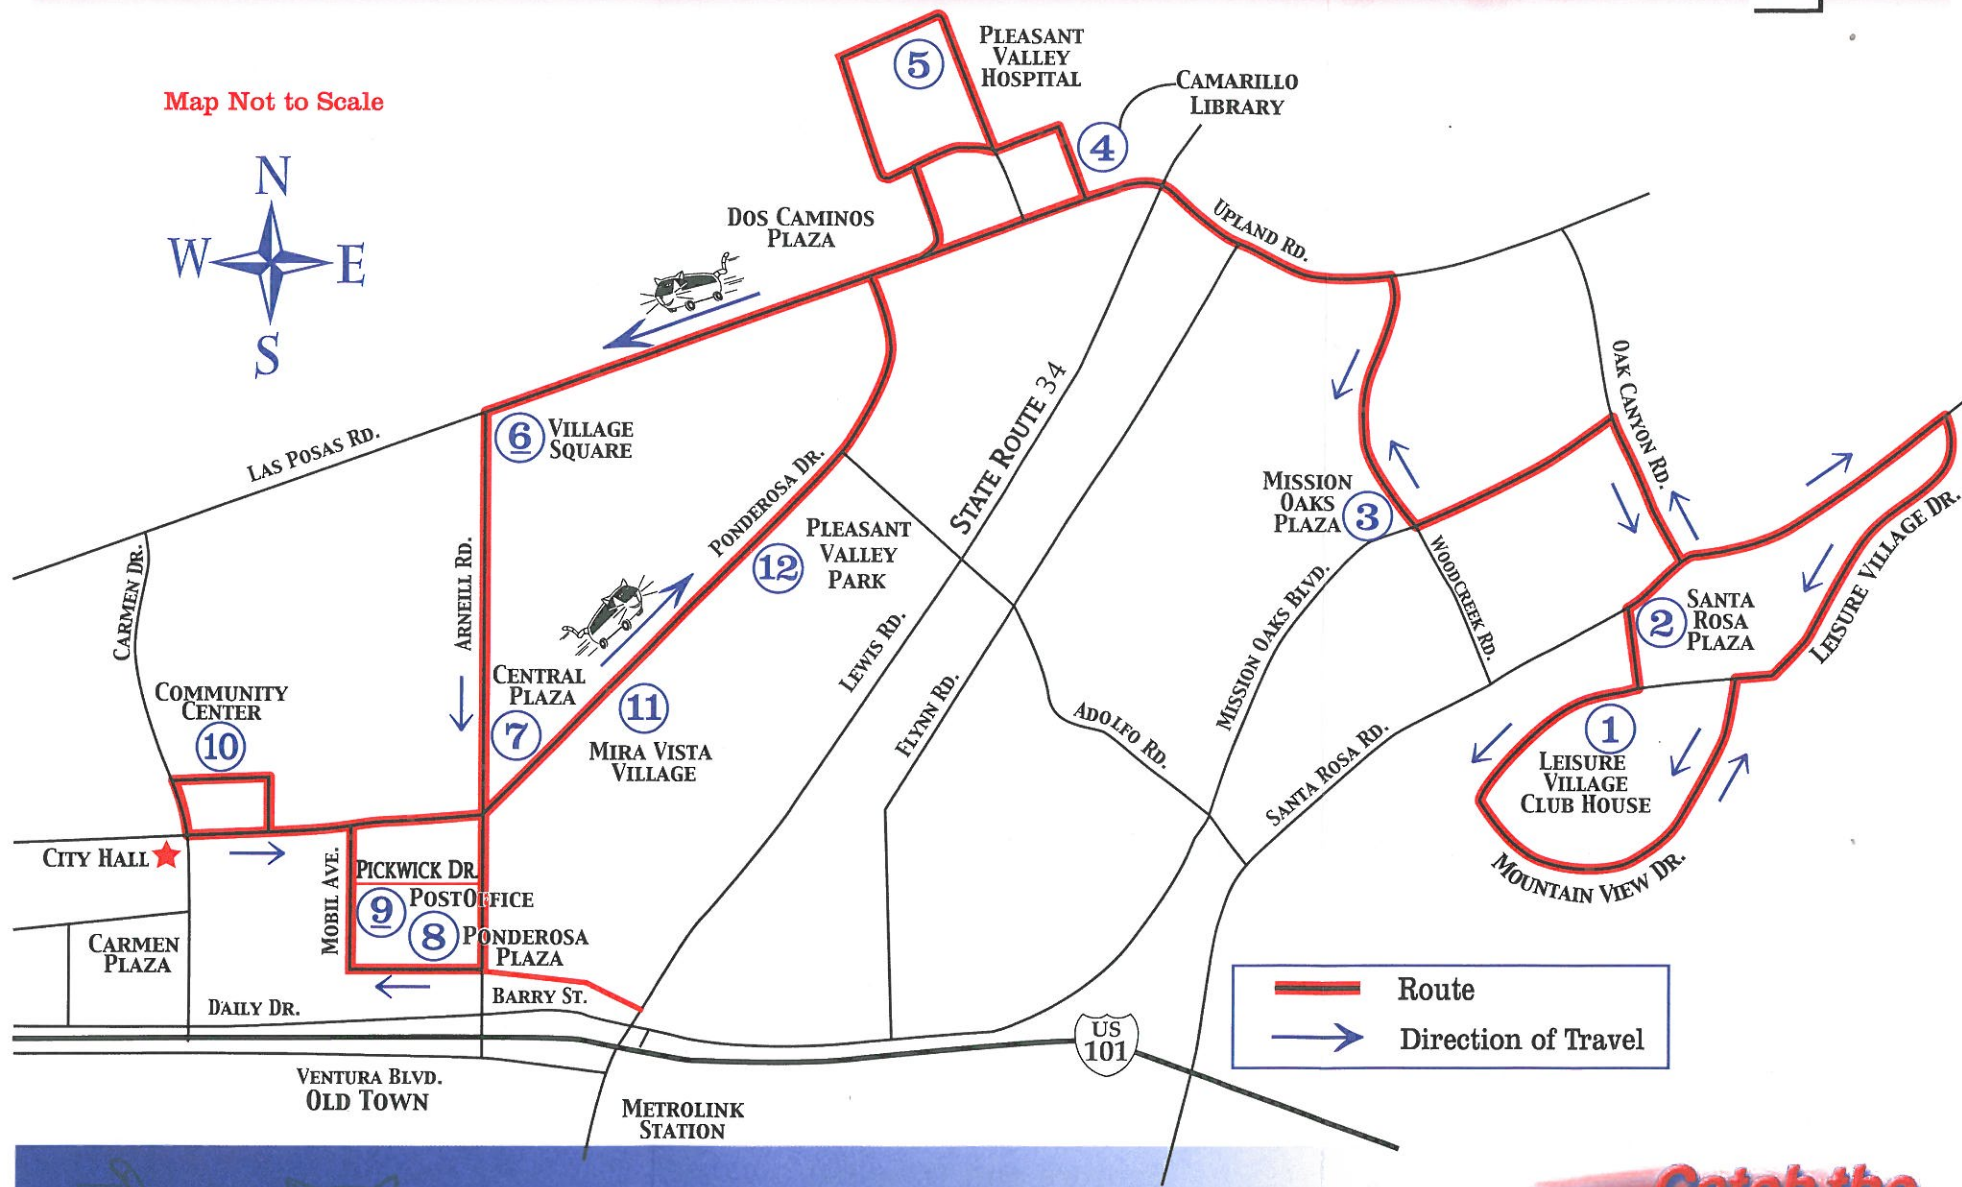

# Fixed Route Map

Map Not to Scale

CAMARILLO AREA TRANSIT

## Fixed-Route Schedule

**Camarillo**

**Area**

**Transit**

Effective January 20, 2011

(805) 988-4CAT  
 (805) 988-4228