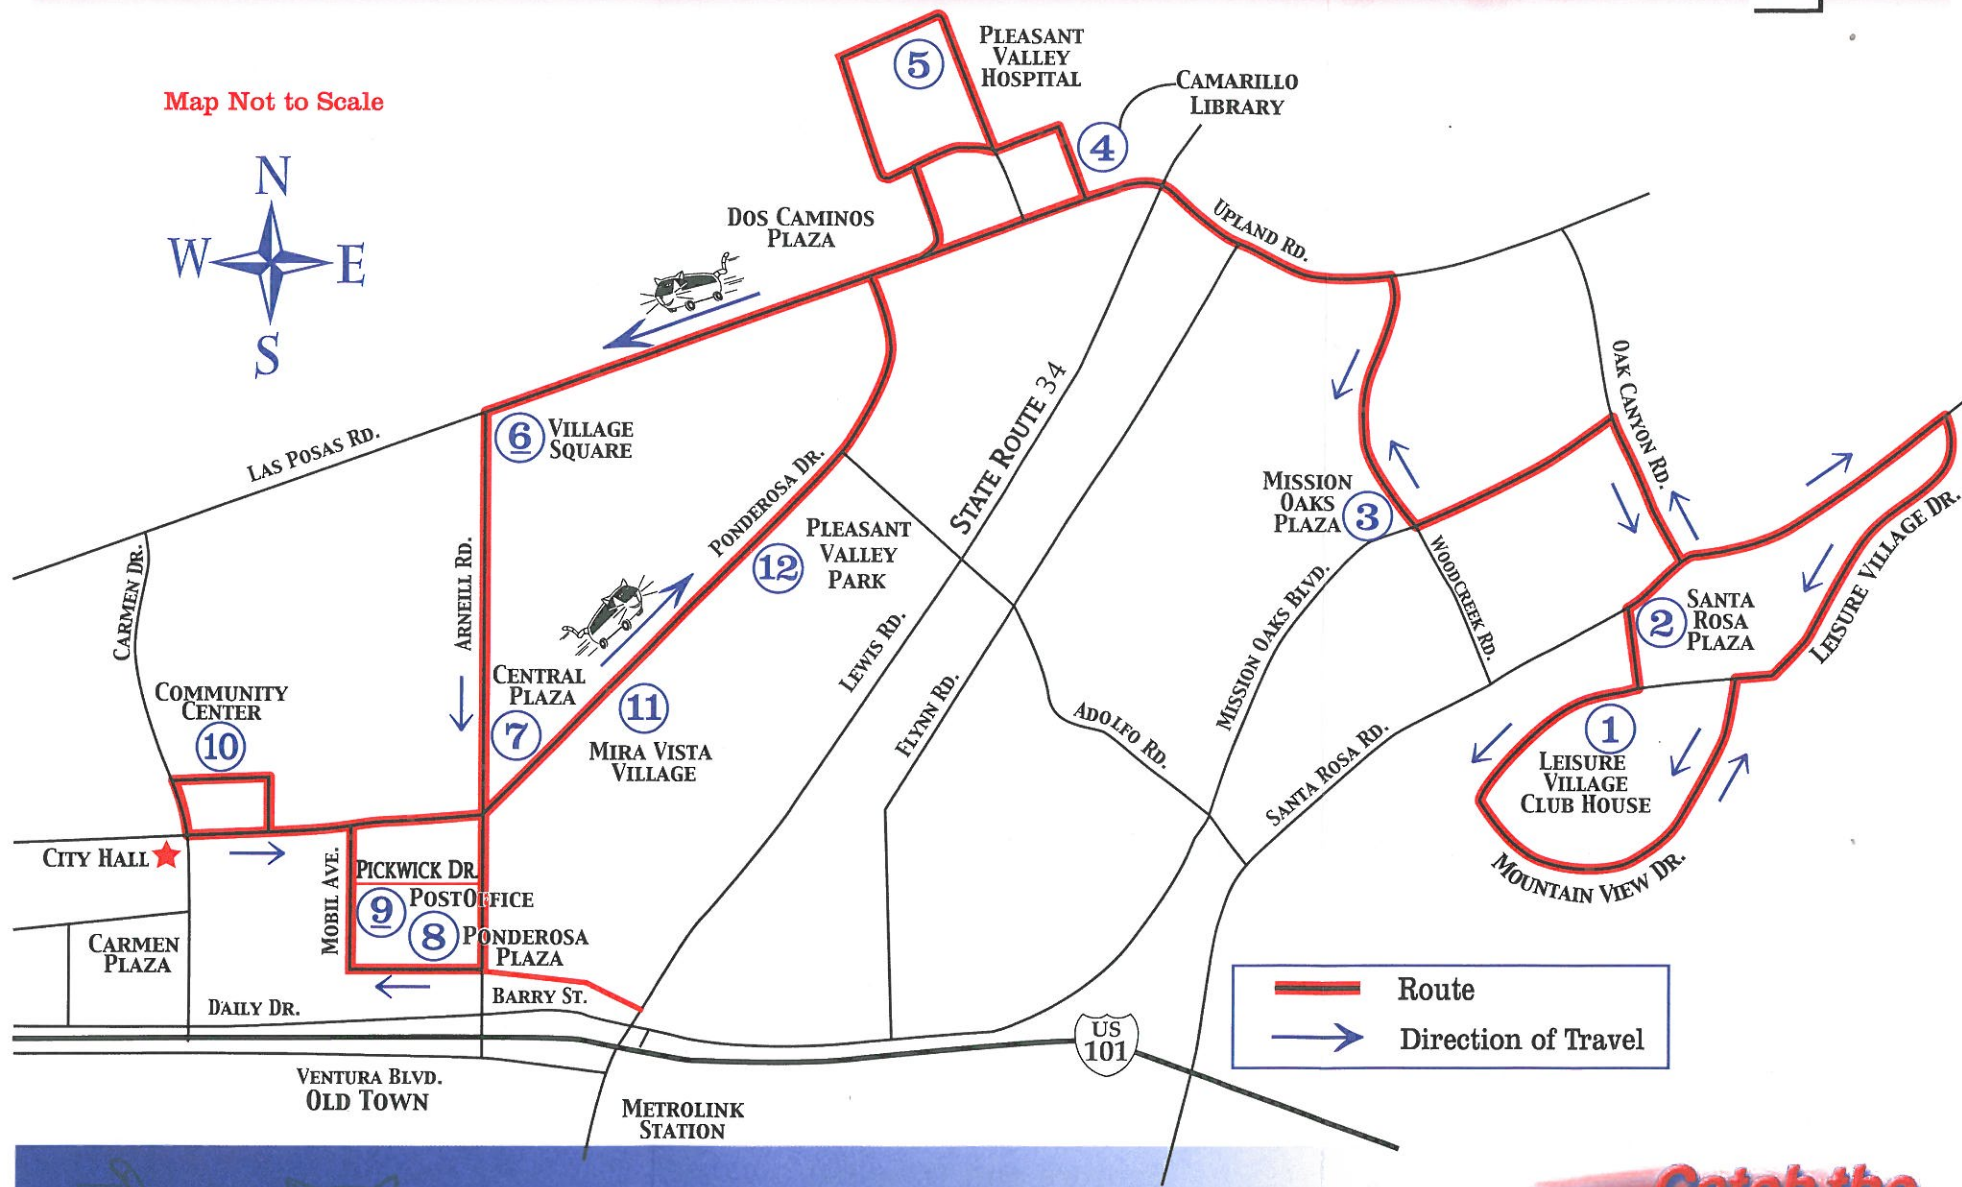

Fixed Route Map

Map Not to Scale

CAMARILLO AREA TRANSIT

Fixed-Route Schedule

Camarillo

Area

Transit

Effective January 20, 2011