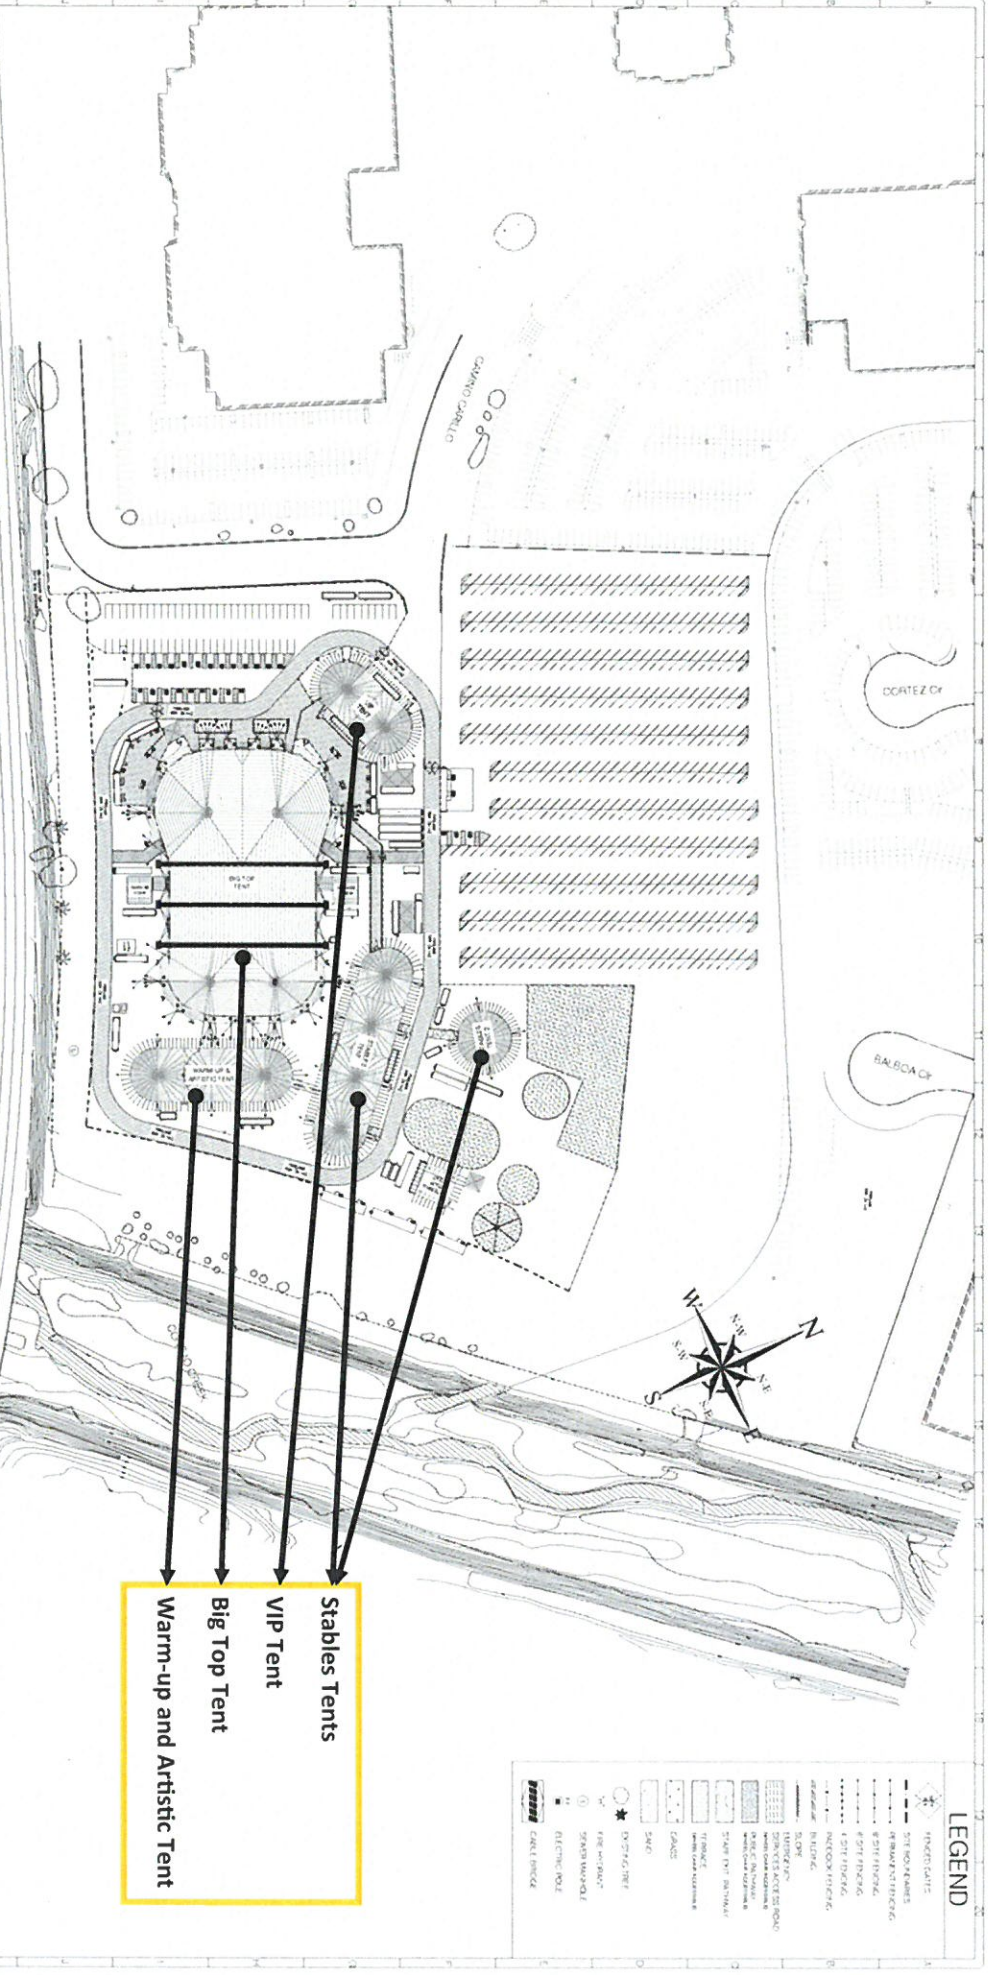

NOT FOR CONSTRUCTION

ODYSSEY
Cavalia

CAVALIA INC.
105 Hammond Drive
Woodland, CA 95694
Phone: 1-888-882-2266
Fax: 1-530-930-1200

DESIGNED BY:
Benoit Fontaine (Team Manager)
Alexandre Dion Proulx (Tech. Dir.)
Aurèle Vozak (Logistic Director)
PROJECT MANAGER:
Josephyn Langgeller (Senior Director)
DATE: 1/16

SCALE: 1" = 150'
FLOOR PLAN
PROJECT SIZE:
ANSI B 111 x 171 (Tablet)
CONSTRUCTION TABLE:
Floor: 1/8" = 0.3000' (3/8")
Wall: 1/8" = 3.2000' (3 1/4")
Grid: 1/8" = 10.0000'

SITE: CAMARILLO CA 2017
OVER ADDRESS:
Mission Oaks Business Park
Tract Map 9079, lots 1 &
14
3247 Camarillo Road, Camarillo, CA 93012

SITE PLAN GENERAL
SHEET NO. G001

DATE OF DESIGN:
VACANT LOT

DATE OF DESIGN:
24/07/2017
DATE OF PRINT:
29/08/2017
VERSION:
V01