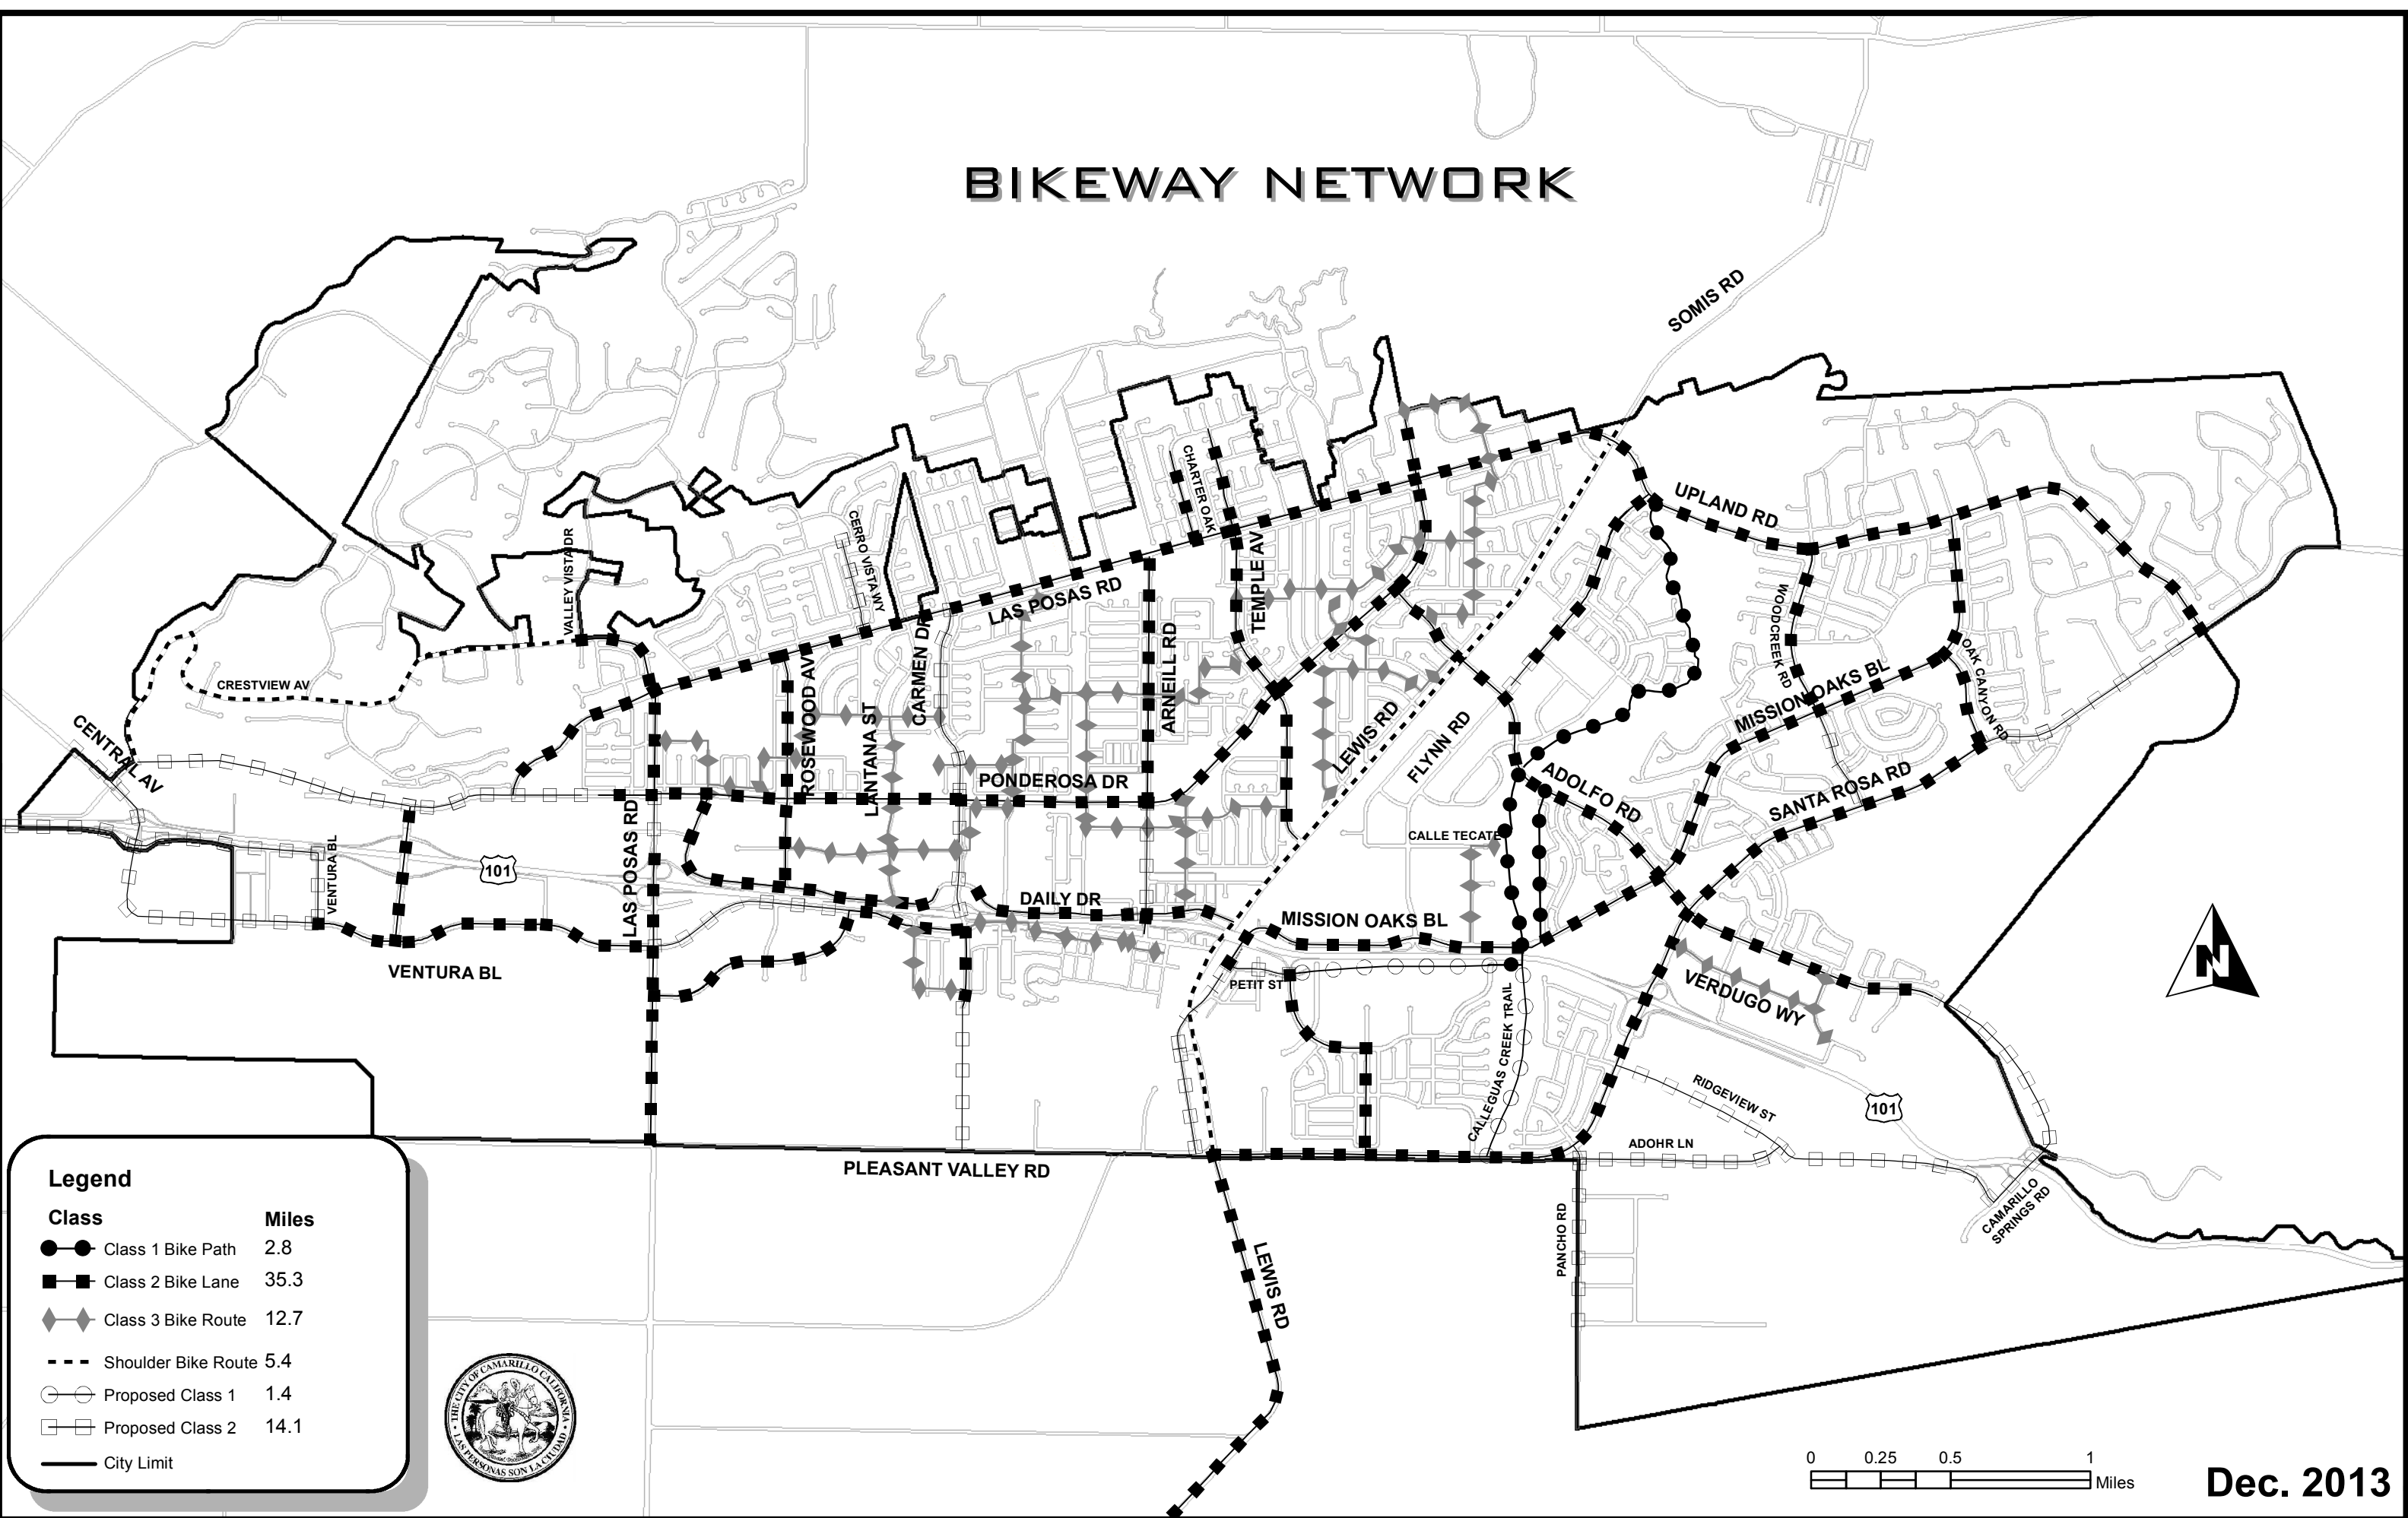

BIKEWAY NETWORK

Legend

Class	Miles
●—● Class 1 Bike Path	2.8
■—■ Class 2 Bike Lane	35.3
◆—◆ Class 3 Bike Route	12.7
- - - Shoulder Bike Route	5.4
○—○ Proposed Class 1	1.4
□—□ Proposed Class 2	14.1
— City Limit	